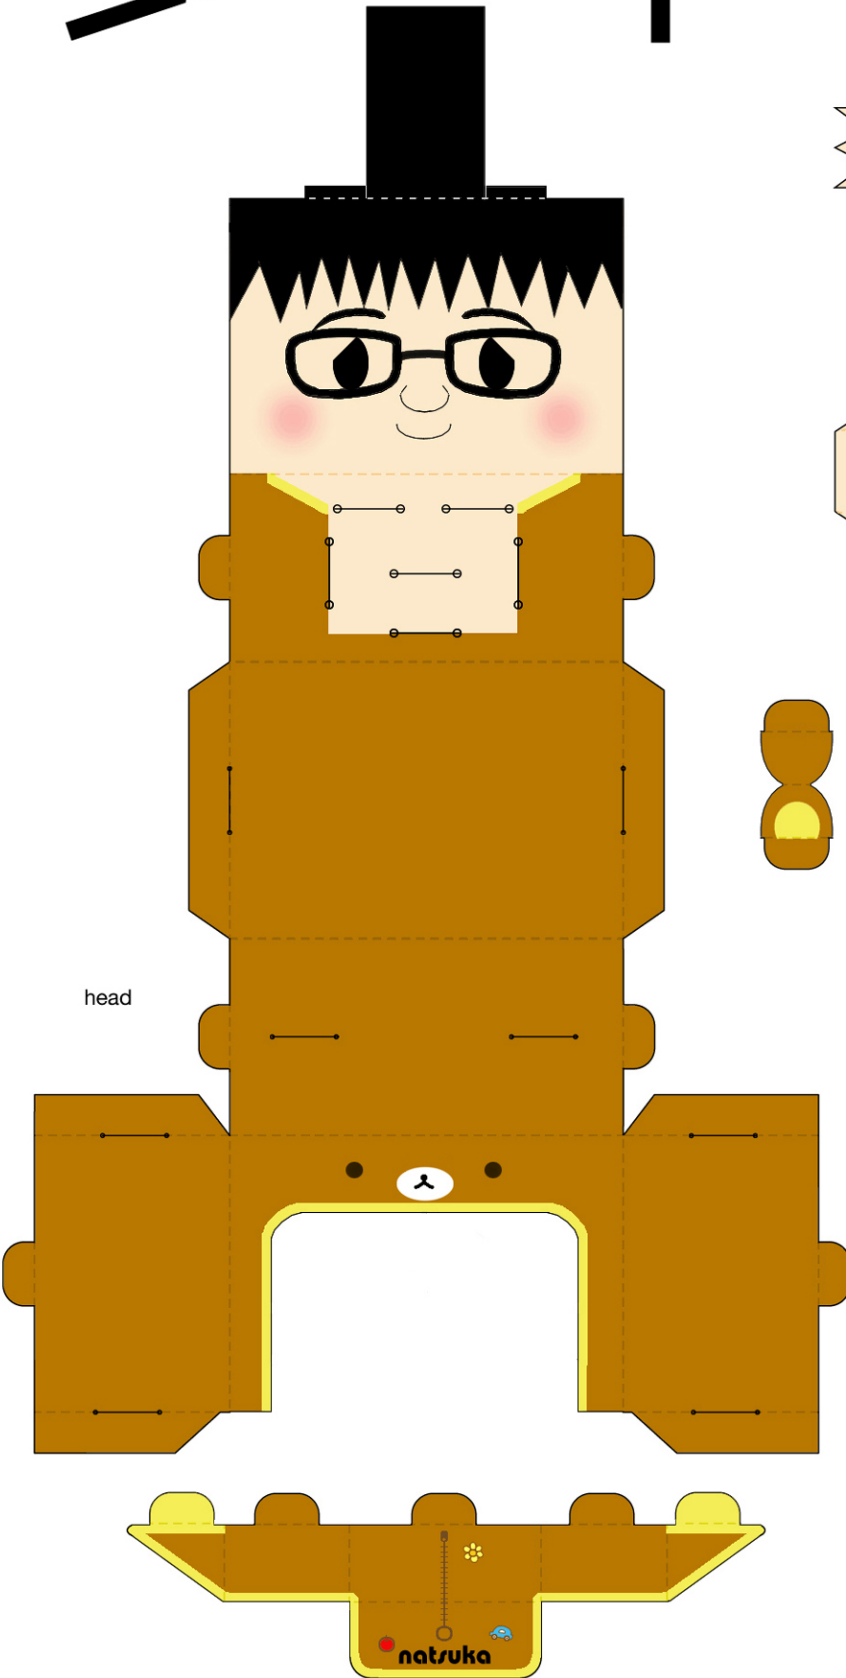

なつこ

natsuka

head

body

legs

“blank graphig”

paper toy by Nasos (NCEmpire) (e-mail: nasos@scarpex.net)

This work is licensed under the Creative Commons Attribution-NonCommercial 2.1 Japan License. To view a copy of this license, visit <http://creativecommons.org/licenses/by-nc/2.1/jp/> or send a letter to Creative Commons, 444 Castro Street, Suite 900, Mountain View, California, 94041, USA.