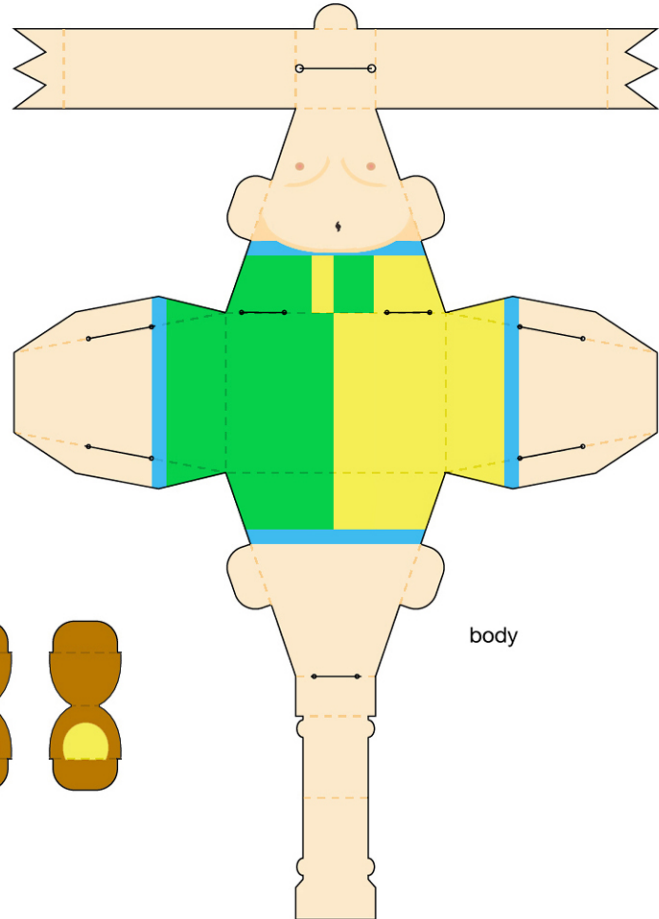

なつこ

natsuka

head

body

legs

“blank graphig”

paper toy by Nasos (NCEmpire) (e-mail: nasos@scarpex.net)

This work is licensed under the Creative Commons Attribution-NonCommercial 2.1 Japan License. To view a copy of this license, visit <http://creativecommons.org/licenses/by-nc/2.1/jp/> or send a letter to Creative Commons, 444 Castro Street, Suite 900, Mountain View, California, 94041, USA.